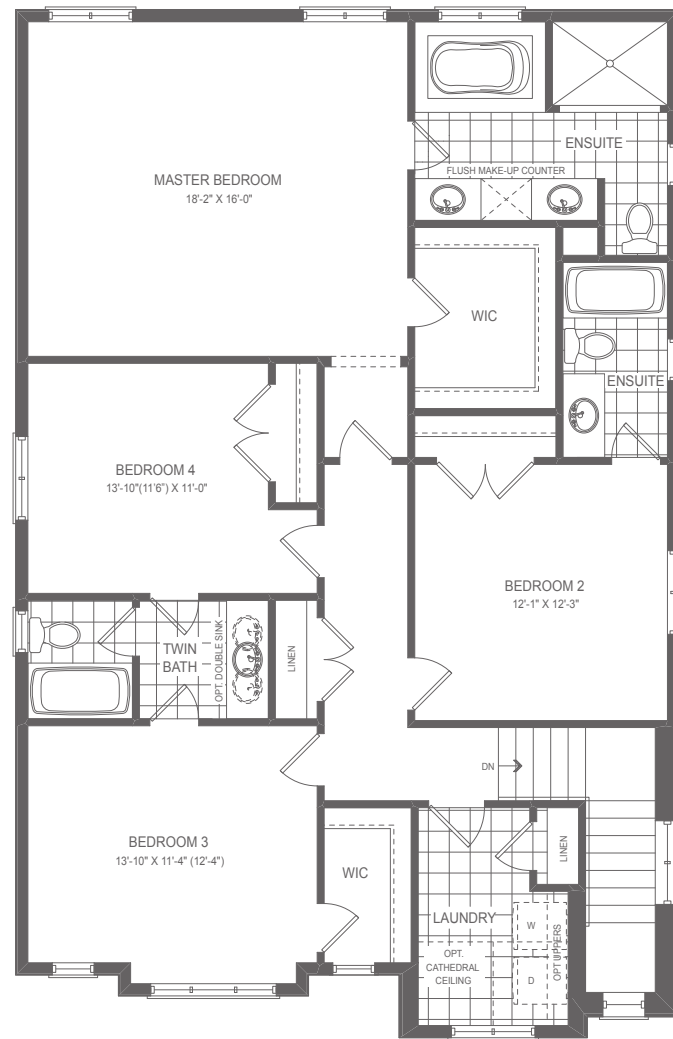

BALMORAL ELEVATION A

2654 SQUARE FEET

40-3

BALMORAL ELEVATION B

2659 SQUARE FEET

BALMORAL

2654 SQUARE FEET / ELEV A

2659 SQUARE FEET / ELEV B

4 BEDROOMS / 3.5 BATHROOMS

40-3

MAIN FLOOR
ELEVATION A

MAIN FLOOR
ELEVATION B

SECOND FLOOR
ELEVATION A

SECOND FLOOR
ELEVATION B