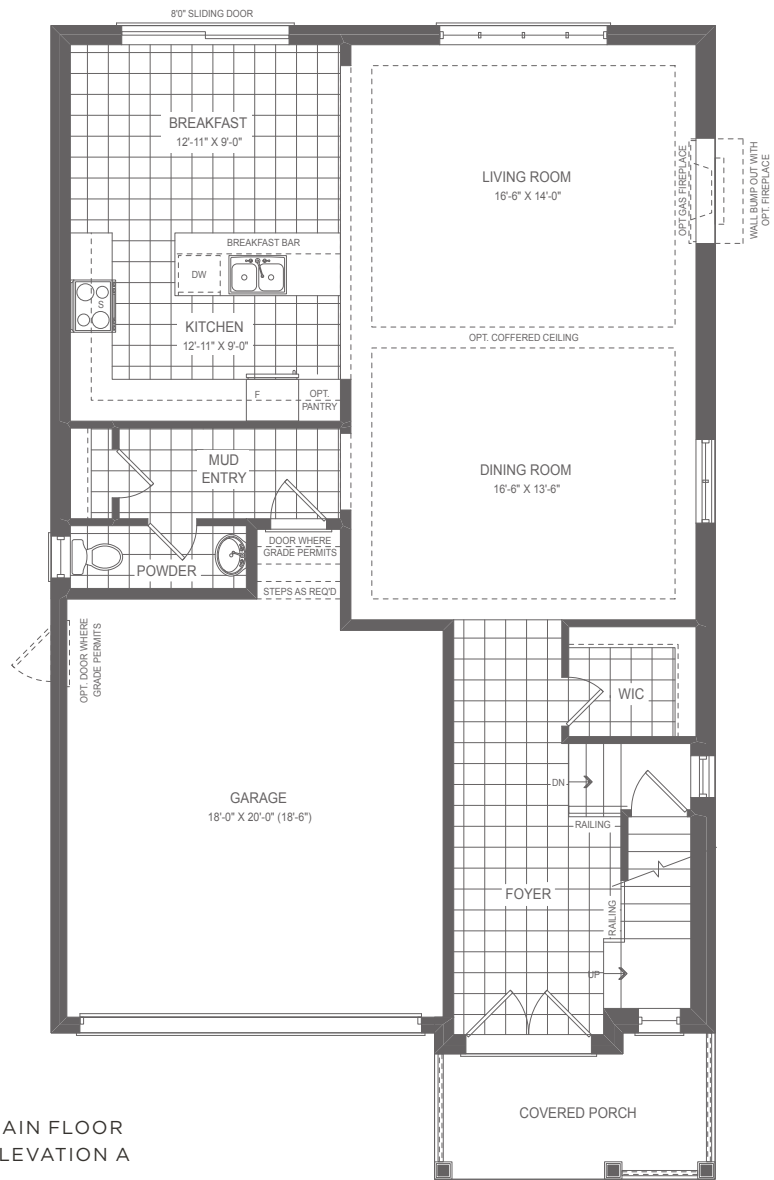

BALMORAL ELEVATION A

2654 SQUARE FEET

40-3

BALMORAL ELEVATION B

2659 SQUARE FEET

BALMORAL

2654 SQUARE FEET / ELEV A

2659 SQUARE FEET / ELEV B

4 BEDROOMS / 3.5 BATHROOMS

40-3

MAIN FLOOR
ELEVATION A

MAIN FLOOR
ELEVATION B

SECOND FLOOR
ELEVATION A

SECOND FLOOR
ELEVATION B