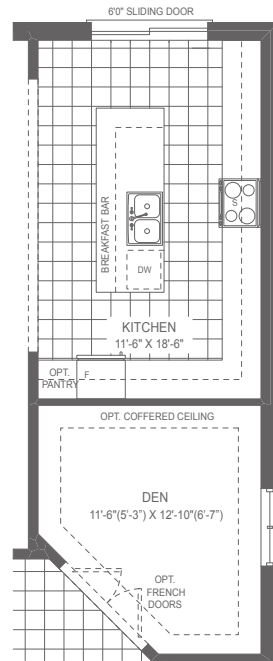

DYNASTY ELEVATION A

2686 SQUARE FEET

36-4

DYNASTY ELEVATION B

2683 SQUARE FEET

DYNASTY

2686 SQUARE FEET / ELEV A

2683 SQUARE FEET / ELEV B

4 BEDROOMS / 3.5 BATHROOMS

36-4

MAIN FLOOR
ELEVATION A & B

OPTIONAL
KITCHEN LAYOUT

SECOND FLOOR
ELEVATION A

SECOND FLOOR
ELEVATION B