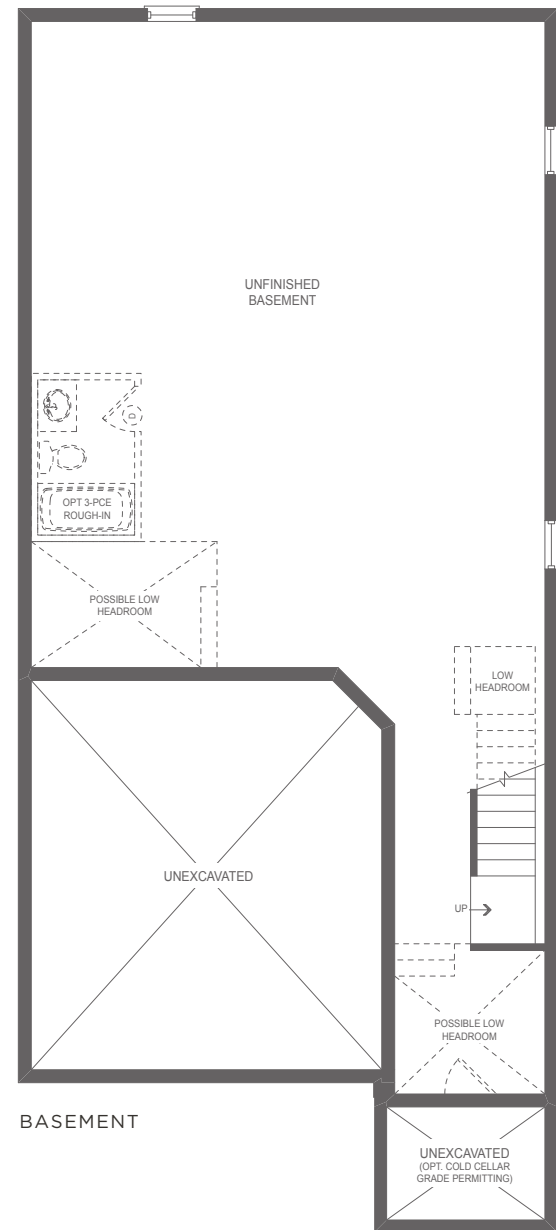

DYNASTY ELEVATION A

2686 SQUARE FEET

36-4

DYNASTY ELEVATION B

2683 SQUARE FEET

DYNASTY

2686 SQUARE FEET / ELEV A

2683 SQUARE FEET / ELEV B

4 BEDROOMS / 3.5 BATHROOMS

36-4

MAIN FLOOR
ELEVATION A & B

OPTIONAL
KITCHEN LAYOUT

SECOND FLOOR
ELEVATION A

SECOND FLOOR
ELEVATION B