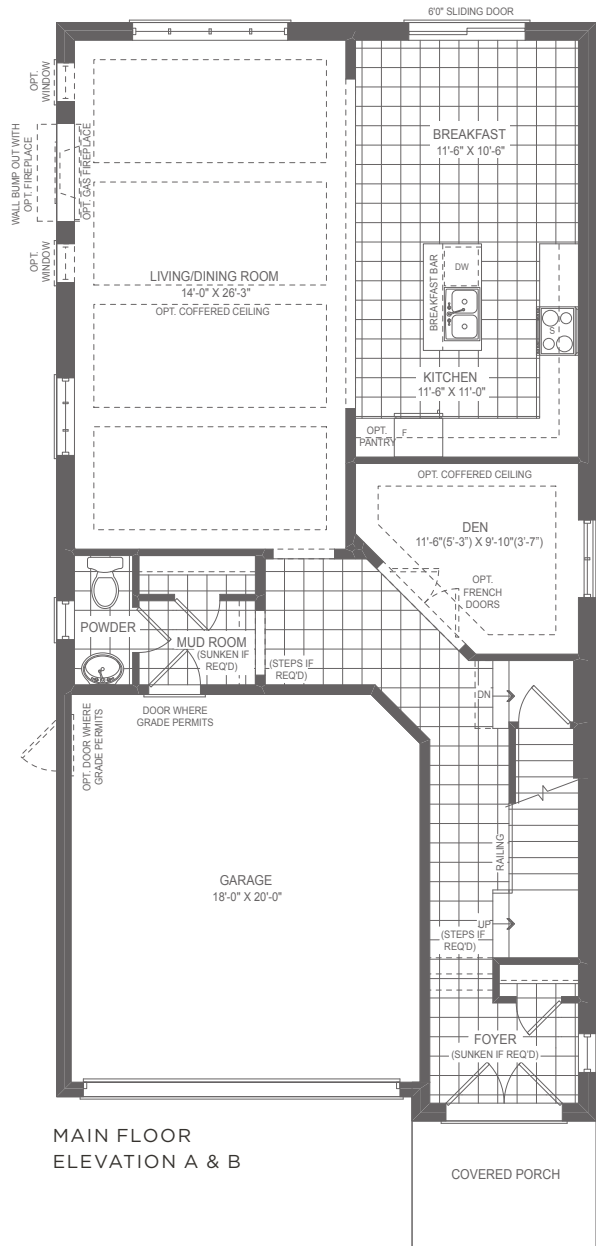

DYNASTY ELEVATION A

2686 SQUARE FEET

36-4

DYNASTY ELEVATION B

2683 SQUARE FEET

DYNASTY

2686 SQUARE FEET / ELEV A

2683 SQUARE FEET / ELEV B

4 BEDROOMS / 3.5 BATHROOMS

36-4

MAIN FLOOR
ELEVATION A & B

OPTIONAL
KITCHEN LAYOUT

SECOND FLOOR
ELEVATION A

SECOND FLOOR
ELEVATION B