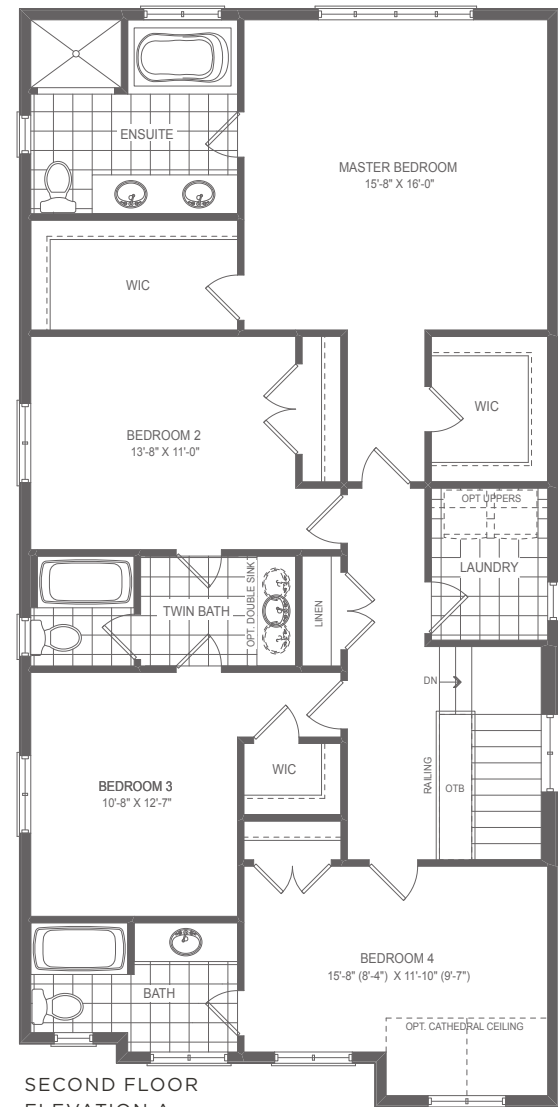

DYNASTY ELEVATION A

2686 SQUARE FEET

36-4

DYNASTY ELEVATION B

2683 SQUARE FEET

DYNASTY

2686 SQUARE FEET / ELEV A

2683 SQUARE FEET / ELEV B

4 BEDROOMS / 3.5 BATHROOMS

36-4

MAIN FLOOR
ELEVATION A & B

OPTIONAL
KITCHEN LAYOUT

SECOND FLOOR
ELEVATION A

SECOND FLOOR
ELEVATION B