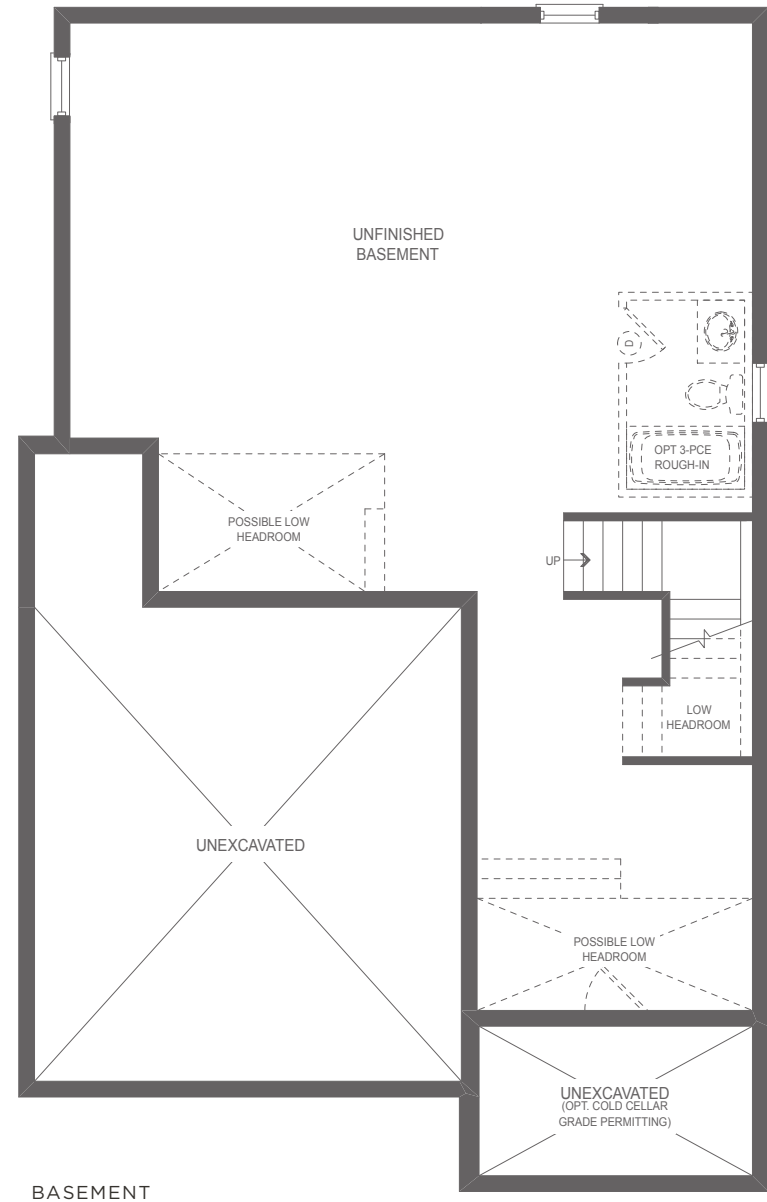

**HIGHGATE** ELEVATION A

2246 SQUARE FEET

40-1

**HIGHGATE** ELEVATION B

2253 SQUARE FEET

## HIGHGATE

2246 SQUARE FEET / ELEV A

2253 SQUARE FEET / ELEV B

4 BEDROOMS / 2.5 BATHROOMS

40-1

MAIN FLOOR  
ELEVATION A

MAIN FLOOR  
ELEVATION B

SECOND FLOOR  
ELEVATION A

SECOND FLOOR  
ELEVATION B