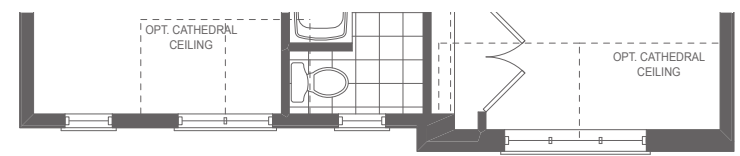

**HIGHGATE** ELEVATION A

2246 SQUARE FEET

40-1

**HIGHGATE** ELEVATION B

2253 SQUARE FEET

## HIGHGATE

2246 SQUARE FEET / ELEV A

2253 SQUARE FEET / ELEV B

4 BEDROOMS / 2.5 BATHROOMS

40-1

MAIN FLOOR  
ELEVATION A

MAIN FLOOR  
ELEVATION B

SECOND FLOOR  
ELEVATION A