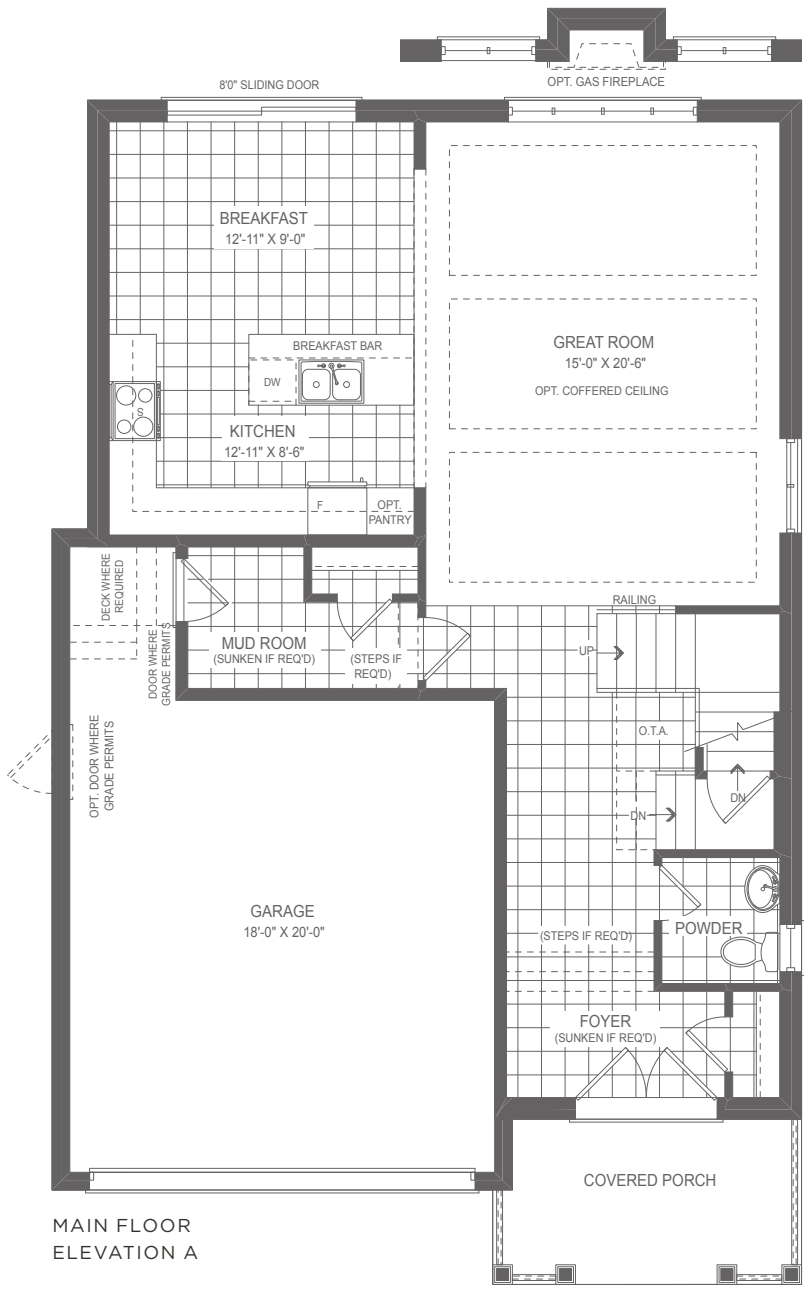

**HIGHGATE** ELEVATION A

2246 SQUARE FEET

40-1

**HIGHGATE** ELEVATION B

2253 SQUARE FEET

## HIGHGATE

2246 SQUARE FEET / ELEV A

2253 SQUARE FEET / ELEV B

4 BEDROOMS / 2.5 BATHROOMS

40-1

MAIN FLOOR  
ELEVATION A

MAIN FLOOR  
ELEVATION B

SECOND FLOOR  
ELEVATION A

SECOND FLOOR  
ELEVATION B