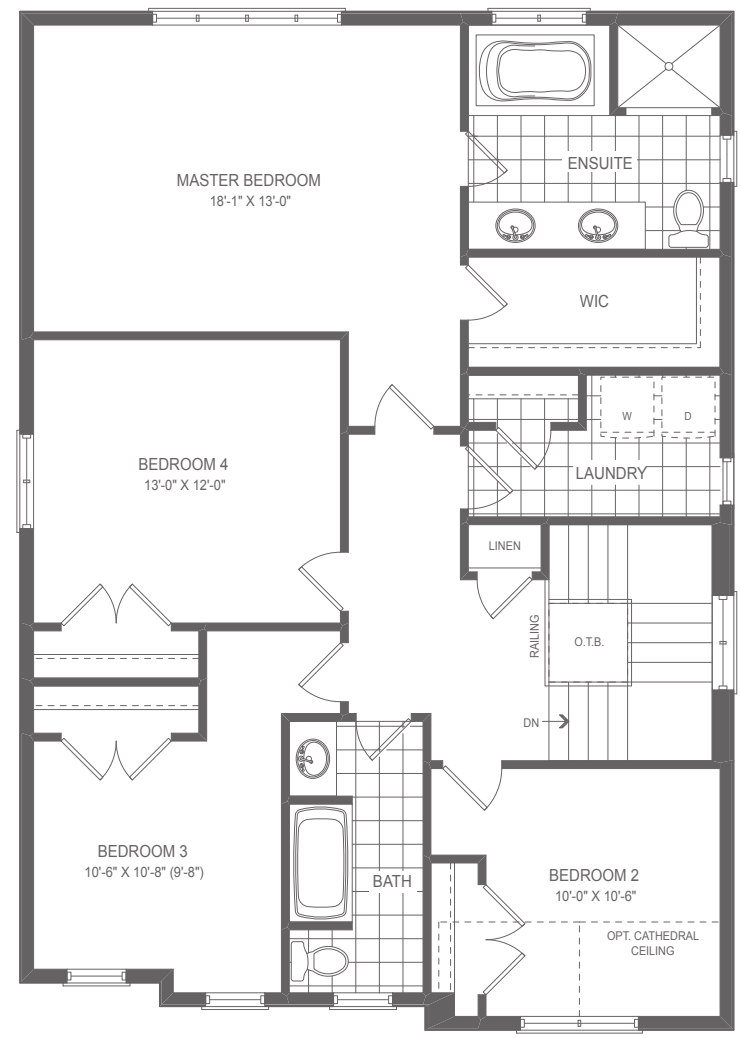

**HIGHGATE** ELEVATION A

2246 SQUARE FEET

40-1

**HIGHGATE** ELEVATION B

2253 SQUARE FEET

## HIGHGATE

2246 SQUARE FEET / ELEV A

2253 SQUARE FEET / ELEV B

4 BEDROOMS / 2.5 BATHROOMS

40-1

MAIN FLOOR  
ELEVATION A

MAIN FLOOR  
ELEVATION B

SECOND FLOOR  
ELEVATION A

SECOND FLOOR  
ELEVATION B