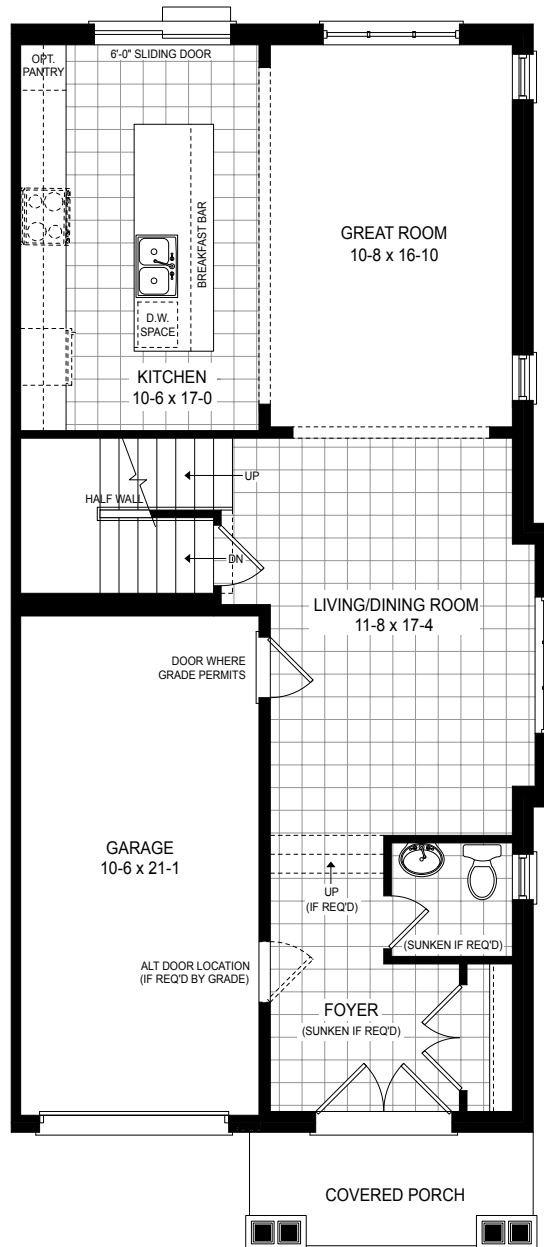

Legacy

**THE GRAND RIVER - A2 | 2012 SQ.FT.**

CORNER

Plans and specifications are subject to change without notice. Actual usable floor space may vary from stated floor area. Illustrations are artists concept only and may show optional features not included in base price. See sales representative for further information. E. & O. E.

**BASEMENT**

**MAIN FLOOR**

**SECOND FLOOR**

**ALT. ENSUITE**

**THE GRAND RIVER - A2 | 2012 SQ.FT.**  
CORNER

Plans and specifications are subject to change without notice. Actual usable floor space may vary from stated floor area. Illustrations are artist's concept only and may show optional features not included in base price. See sales representative for further information. E. & O. E.