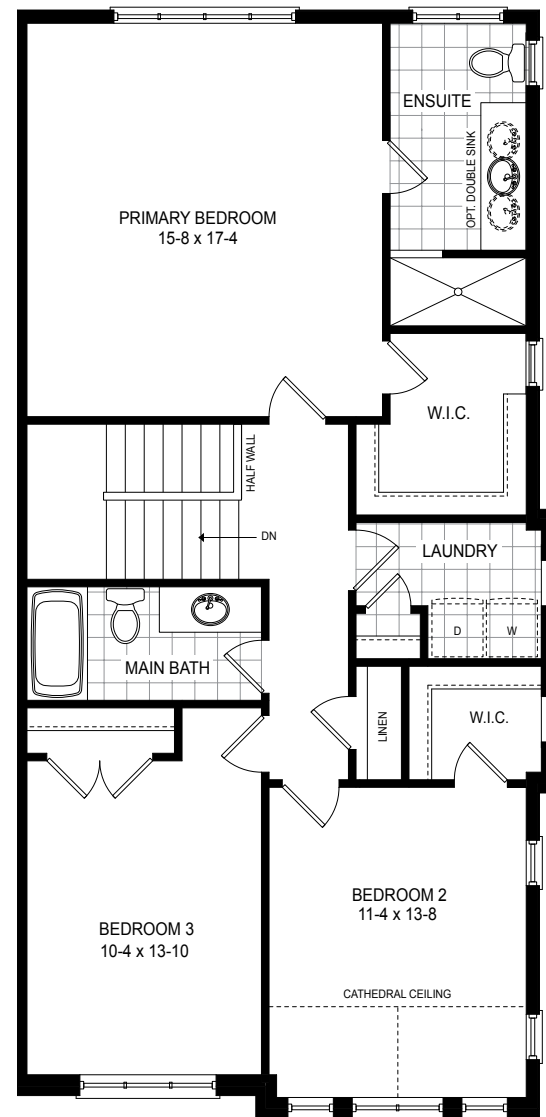

Legacy

**THE GRAND RIVER - A2 | 2012 SQ.FT.**

CORNER

Plans and specifications are subject to change without notice. Actual usable floor space may vary from stated floor area. Illustrations are artists concept only and may show optional features not included in base price. See sales representative for further information. E. & O. E.

**BASEMENT**

**MAIN FLOOR**

**SECOND FLOOR**

**ALT. ENSUITE**

**THE GRAND RIVER - A2 | 2012 SQ.FT.**  
CORNER

Plans and specifications are subject to change without notice. Actual usable floor space may vary from stated floor area. Illustrations are artist's concept only and may show optional features not included in base price. See sales representative for further information. E. & O. E.