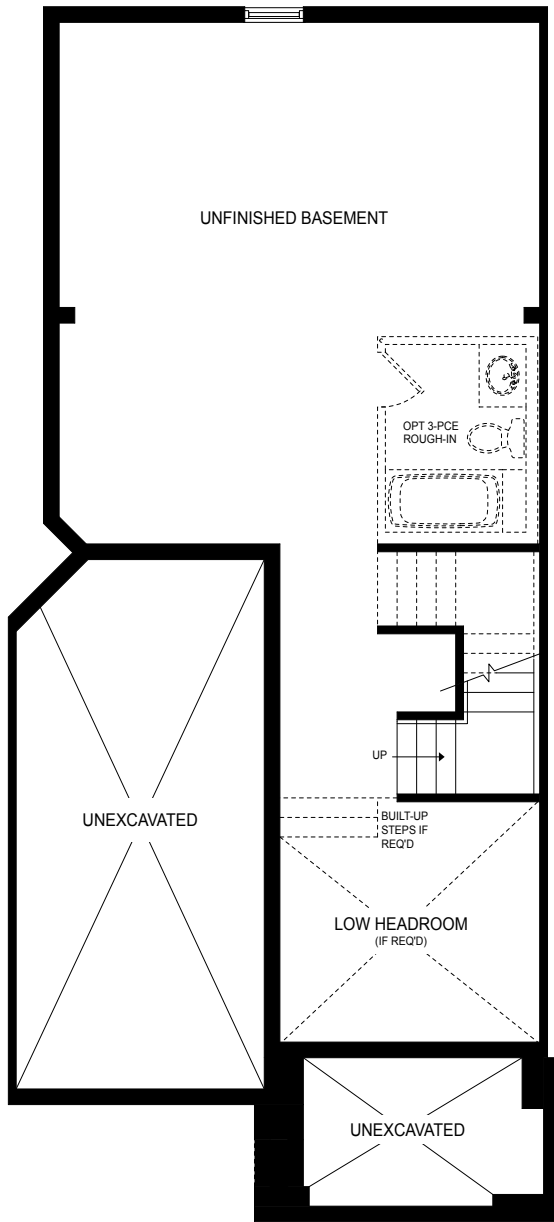

Legacy

THE NITH RIVER - A1 | 1783 SQ.FT.

INTERIOR

Plans and specifications are subject to change without notice. Actual usable floor space may vary from stated floor area. Illustrations are artists concept only and may show optional features not included in base price. See sales representative for further information. E. & O. E.

BASEMENT

MAIN FLOOR

SECOND FLOOR

ALT. ENSUITE

THE NITH RIVER - A1 | 1783 SQ.FT.

INTERIOR

Plans and specifications are subject to change without notice. Actual usable floor space may vary from stated floor area. Illustrations are artist's concept only and may show optional features not included in base price. See sales representative for further information. E. & O. E.