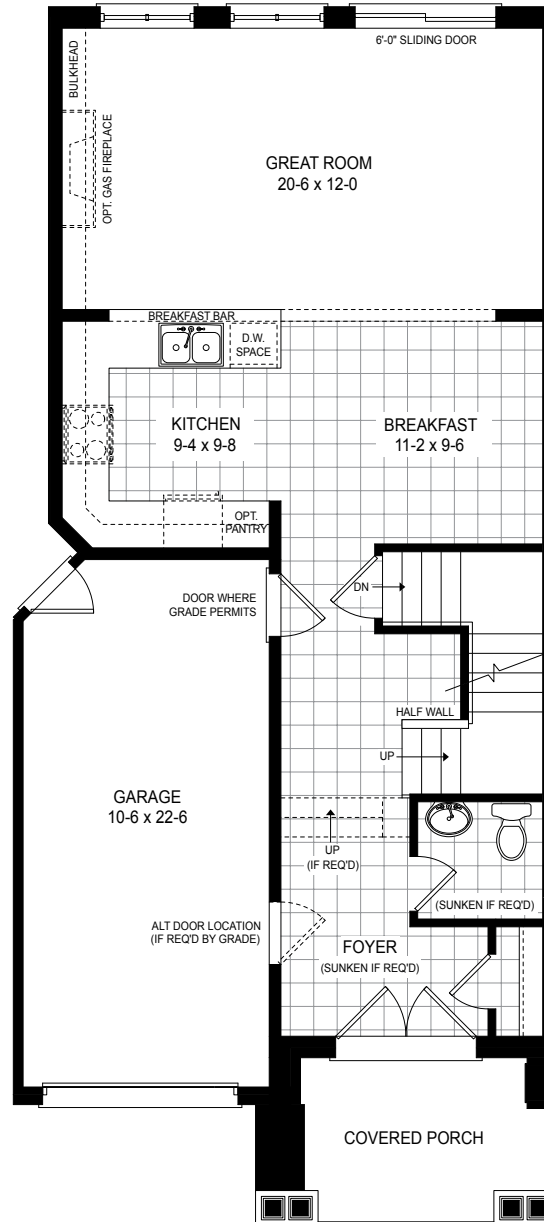

Legacy

THE NITH RIVER - A1 | 1783 SQ.FT.

INTERIOR

Plans and specifications are subject to change without notice. Actual usable floor space may vary from stated floor area. Illustrations are artists concept only and may show optional features not included in base price. See sales representative for further information. E. & O. E.

BASEMENT

MAIN FLOOR

SECOND FLOOR

ALT. ENSUITE

THE NITH RIVER - A1 | 1783 SQ.FT.

INTERIOR

Plans and specifications are subject to change without notice. Actual usable floor space may vary from stated floor area. Illustrations are artist's concept only and may show optional features not included in base price. See sales representative for further information. E. & O. E.