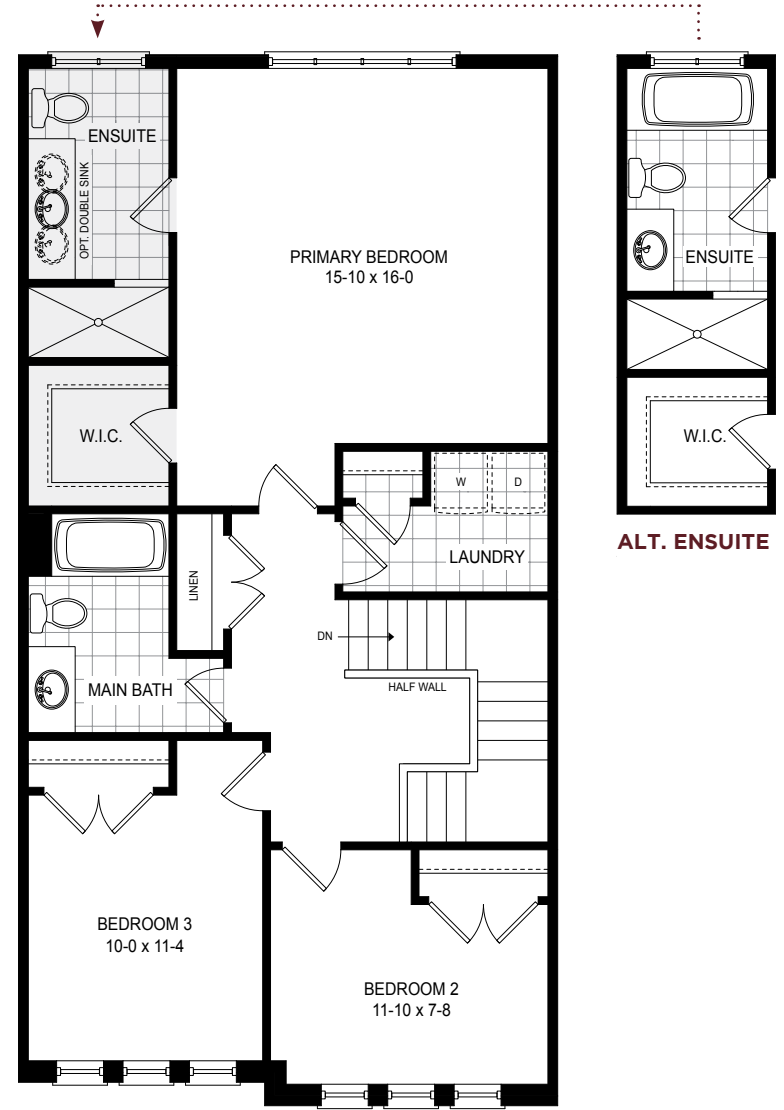

Legacy

THE NITH RIVER - A1 | 1783 SQ.FT.

INTERIOR

Plans and specifications are subject to change without notice. Actual usable floor space may vary from stated floor area. Illustrations are artists concept only and may show optional features not included in base price. See sales representative for further information. E. & O. E.

BASEMENT

MAIN FLOOR

SECOND FLOOR

ALT. ENSUITE

THE NITH RIVER - A1 | 1783 SQ.FT.

INTERIOR

Plans and specifications are subject to change without notice. Actual usable floor space may vary from stated floor area. Illustrations are artist's concept only and may show optional features not included in base price. See sales representative for further information. E. & O. E.