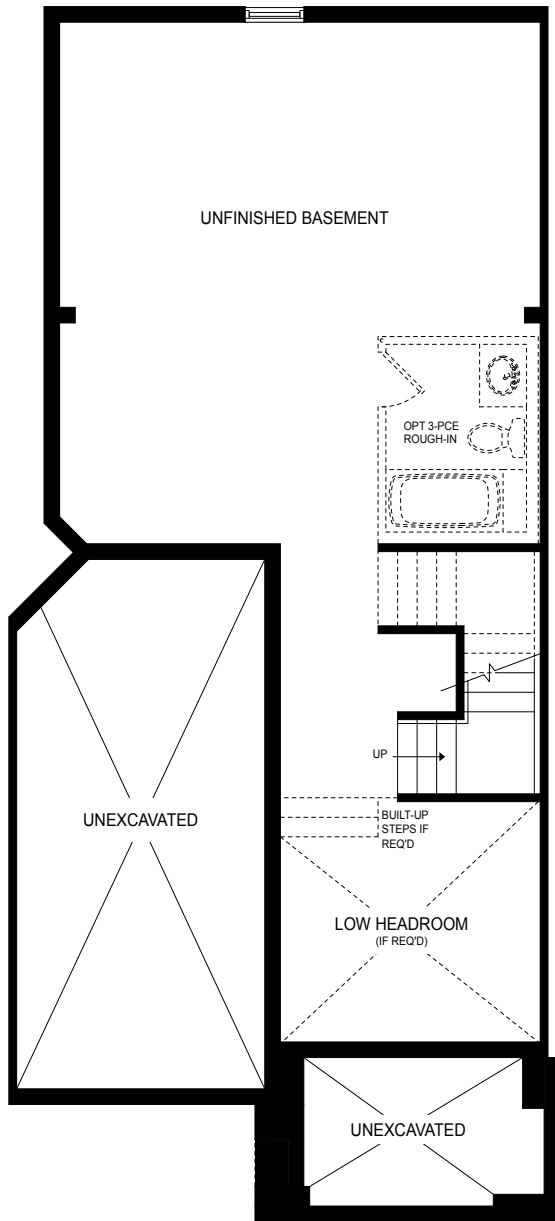

## THE NITH RIVER - A2 | 1818 SQ.FT.

INTERIOR

Plans and specifications are subject to change without notice. Actual usable floor space may vary from stated floor area. Illustrations are artists concept only and may show optional features not included in base price. See sales representative for further information. E. & O. E.

**BASEMENT**

**MAIN FLOOR**

**SECOND FLOOR**

**ALT. ENSUITE**

**THE NITH RIVER - A2 | 1818 SQ.FT.**  
 INTERIOR

Plans and specifications are subject to change without notice. Actual usable floor space may vary from stated floor area. Illustrations are artists concept only and may show optional features not included in base price. See sales representative for further information. E. & O. E.