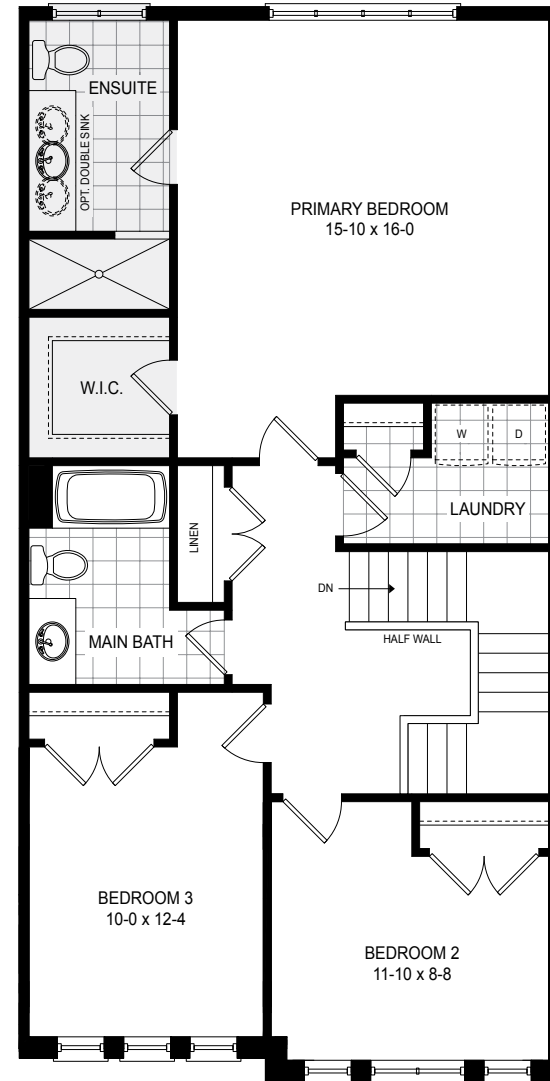

## THE NITH RIVER - A2 | 1818 SQ.FT.

INTERIOR

Plans and specifications are subject to change without notice. Actual usable floor space may vary from stated floor area. Illustrations are artists concept only and may show optional features not included in base price. See sales representative for further information. E. & O. E.

**BASEMENT**

**MAIN FLOOR**

**SECOND FLOOR**

**ALT. ENSUITE**

**THE NITH RIVER - A2 | 1818 SQ.FT.**  
 INTERIOR

Plans and specifications are subject to change without notice. Actual usable floor space may vary from stated floor area. Illustrations are artists concept only and may show optional features not included in base price. See sales representative for further information. E. & O. E.