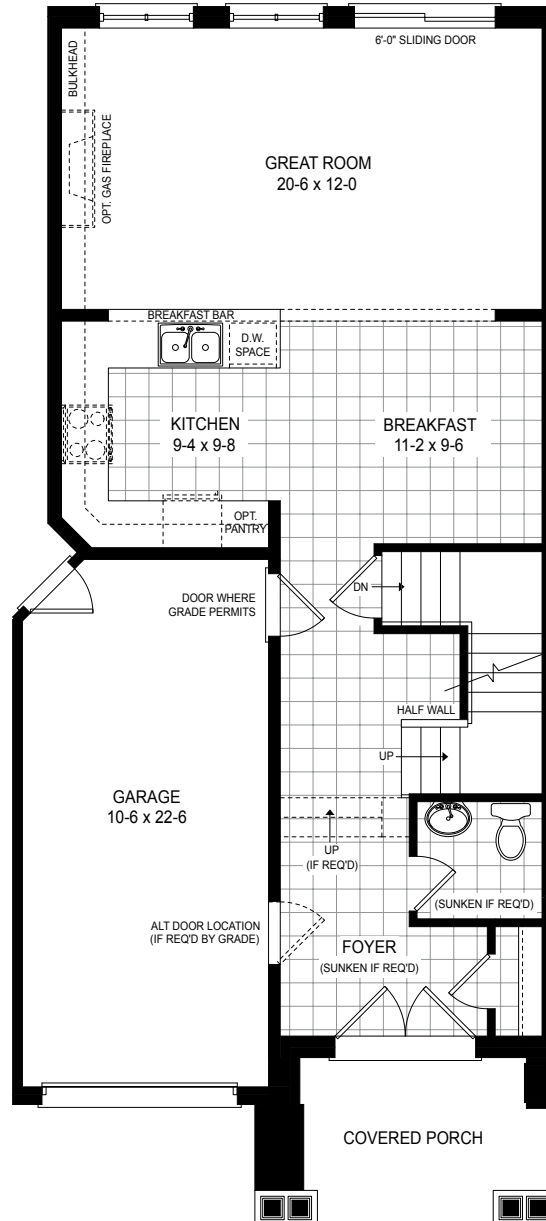

## THE NITH RIVER - A2 | 1818 SQ.FT.

INTERIOR

Plans and specifications are subject to change without notice. Actual usable floor space may vary from stated floor area. Illustrations are artists concept only and may show optional features not included in base price. See sales representative for further information. E. & O. E.

**BASEMENT**

**MAIN FLOOR**

**SECOND FLOOR**

**ALT. ENSUITE**

**THE NITH RIVER - A2 | 1818 SQ.FT.**  
 INTERIOR

Plans and specifications are subject to change without notice. Actual usable floor space may vary from stated floor area. Illustrations are artists concept only and may show optional features not included in base price. See sales representative for further information. E. & O. E.