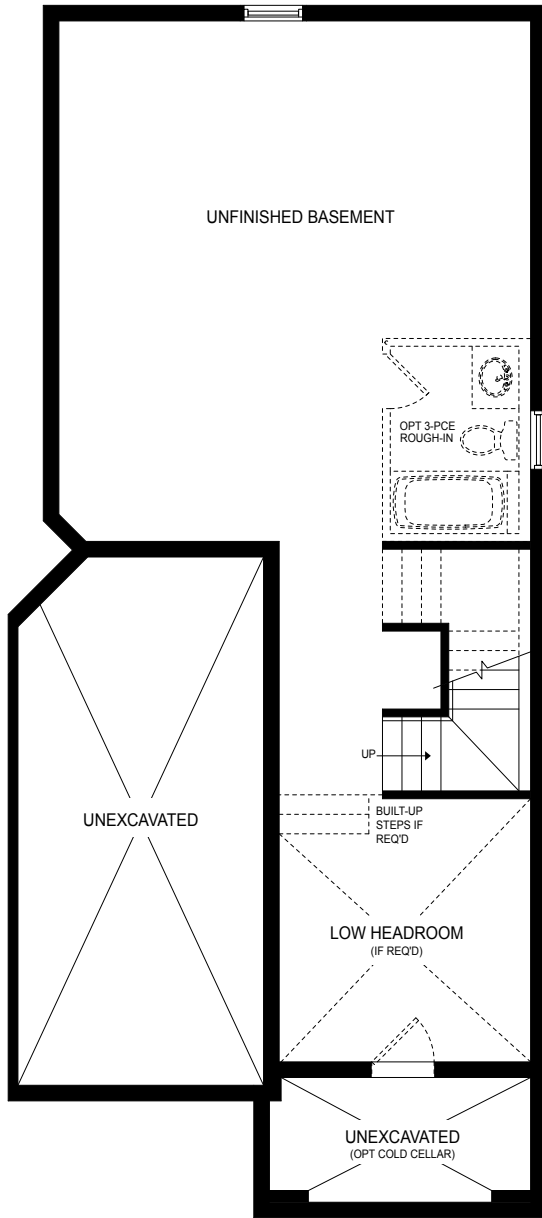

Legacy

THE NITH RIVER - A4 | 1807 SQ.FT.

END

Plans and specifications are subject to change without notice. Actual usable floor space may vary from stated floor area. Illustrations are artists concept only and may show optional features not included in base price. See sales representative for further information. E. & O. E.

BASEMENT

MAIN FLOOR

SECOND FLOOR

ALT. ENSUITE

THE NITH RIVER - A4 | 1807 SQ.FT.

END

Plans and specifications are subject to change without notice. Actual usable floor space may vary from stated floor area. Illustrations are artists concept only and may show optional features not included in base price. See sales representative for further information. E. & O. E.