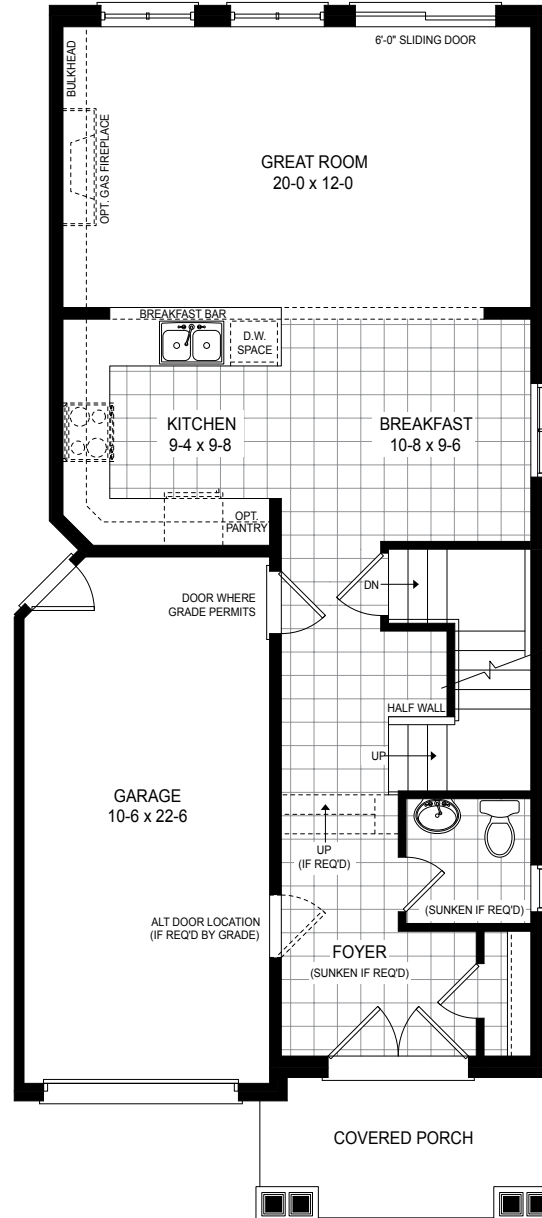

Legacy

THE NITH RIVER - A4 | 1807 SQ.FT.

END

Plans and specifications are subject to change without notice. Actual usable floor space may vary from stated floor area. Illustrations are artists concept only and may show optional features not included in base price. See sales representative for further information. E. & O. E.

BASEMENT

MAIN FLOOR

SECOND FLOOR

ALT. ENSUITE

THE NITH RIVER - A4 | 1807 SQ.FT.

END

Plans and specifications are subject to change without notice. Actual usable floor space may vary from stated floor area. Illustrations are artists concept only and may show optional features not included in base price. See sales representative for further information. E. & O. E.