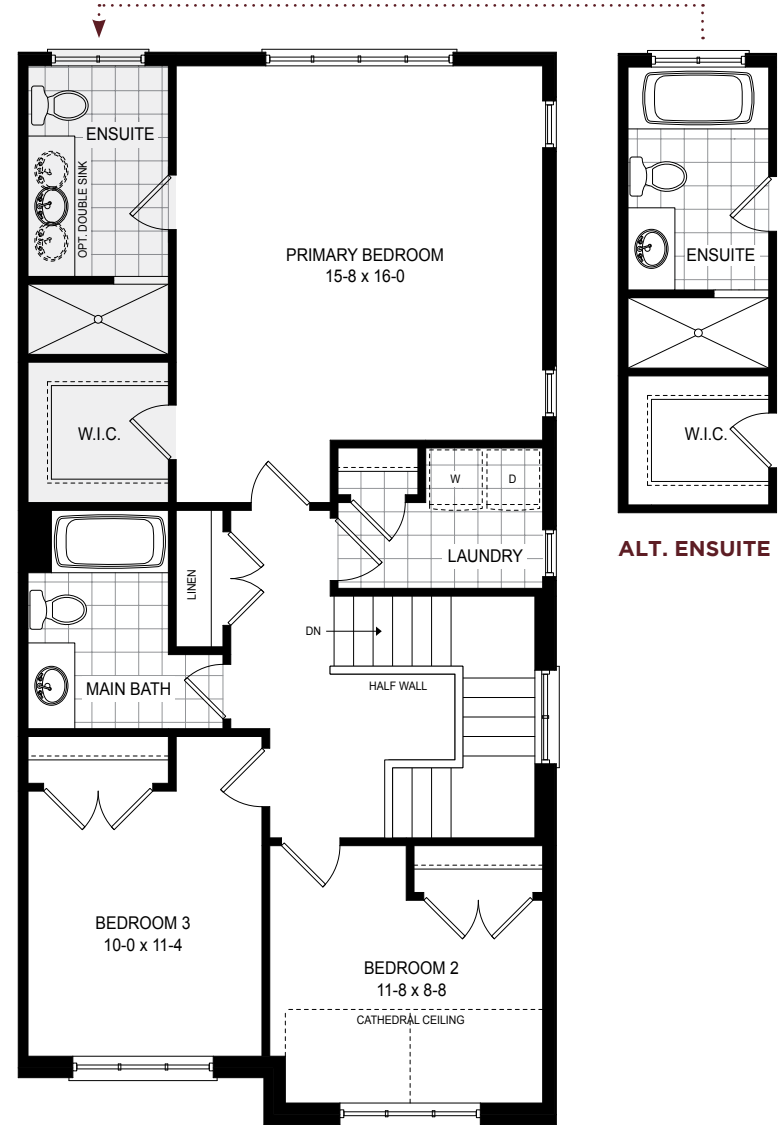

Legacy

THE NITH RIVER - A4 | 1807 SQ.FT.

END

Plans and specifications are subject to change without notice. Actual usable floor space may vary from stated floor area. Illustrations are artists concept only and may show optional features not included in base price. See sales representative for further information. E. & O. E.

BASEMENT

MAIN FLOOR

SECOND FLOOR

ALT. ENSUITE

THE NITH RIVER - A4 | 1807 SQ.FT.

END

Plans and specifications are subject to change without notice. Actual usable floor space may vary from stated floor area. Illustrations are artists concept only and may show optional features not included in base price. See sales representative for further information. E. & O. E.